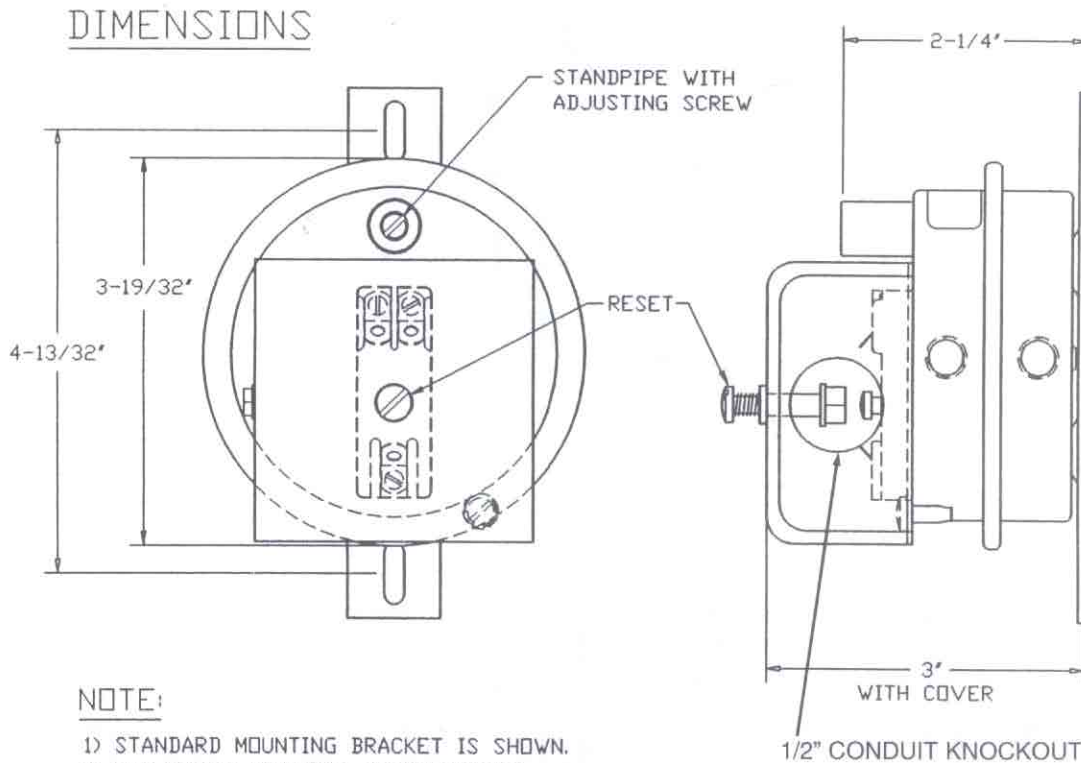

ELECTRICAL RATING:

10A @ 125, 8A @ 250, 7A @ 277 VAC.
(Resistive)

1/8 HP @ 125 VAC, 1/4 HP @ 250 VAC.
Pilot Duty 125VA @ 125/277 VAC.

ALL MODELS:

Max. Surge Pressure 20" W.C.
Max. Ambient Temperature 170°F
Min. Ambient Temperature -40°F

OPTIONAL (Fittings)

1/4" Barb
1/4" Tube
1/4" Compression

NOTE:

1) STANDARD MOUNTING BRACKET IS SHOWN.
2) FOR OTHER MOUNTING ARRANGEMENTS CONTACT FACTORY.

Consult factory for custom switches.

LIMITATION OF LIABILITY. It is understood and agreed that seller's liability whether in contract, in tort, under any warranty, in negligence or otherwise shall not exceed the return of the amount of the purchase price paid by purchaser and under no circumstances shall seller be liable for special,

indirect or consequential damages. The price stated for the equipment is a consideration in limiting seller's liability. No action, regardless of form, arising out of the transactions may be brought by purchaser more than one year after the cause of action has accrued.

ANTUNES CONTROLS

DIVISION OF A.J. ANTUNES & CO

180 KEHOE BLVD., P.O. BOX 87700, CAROL STREAM, IL 60188 • PHONE 630-784-1000 • 1-800-253-2991 • FAX 630-784-1651
www.antunescontrols.com

TEMPERATURE CONTROLLERS • TEMPERATURE DISPLAYS • AIR PRESSURE SWITCHES • GAS SWITCHES • CUSTOM ELECTRONIC CONTROLS
SMRB 1020862018 • SUBSYSTEMS ENGINEERING AND MANUFACTURING • TIMERS PRINTED IN U.S.A. 0300